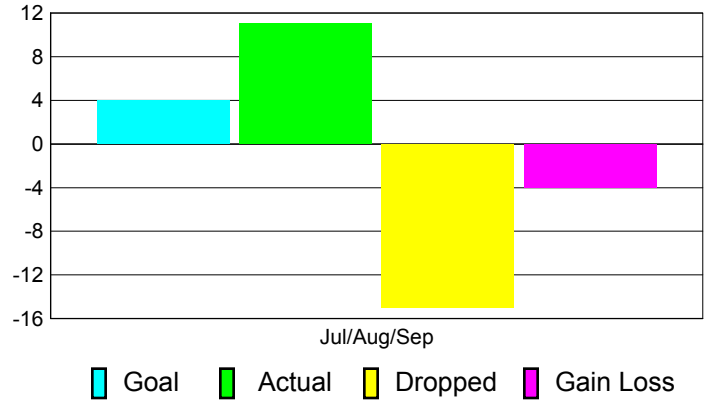

### Club Results 2012-2013

Goal, New, Dropped, Gain/Loss

## MEMBERSHIP

**Membership Results**  
2012-2013

**Membership**  
2011-2012

Month	Net Memb Goal	Actual New Memb	Actual Dropped Memb	Gain/Loss of Memb	Gain/Loss of Memb
Jul/Aug/Sep	4	11	-15	-4	-19
<b>Totals</b>	<b>4</b>	<b>11</b>	<b>-15</b>	<b>-4</b>	<b>-19</b>

### Membership Results 2012-2013

Goal, New, Dropped, Gain/Loss

### Comparison of Club Gain/Loss

Current Year Compared to the Previous Year