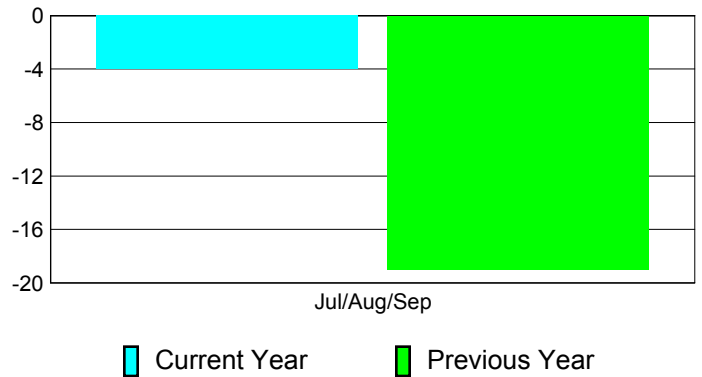

Comparison of Membership Gain/Loss

Current Year Compared to the Previous Year